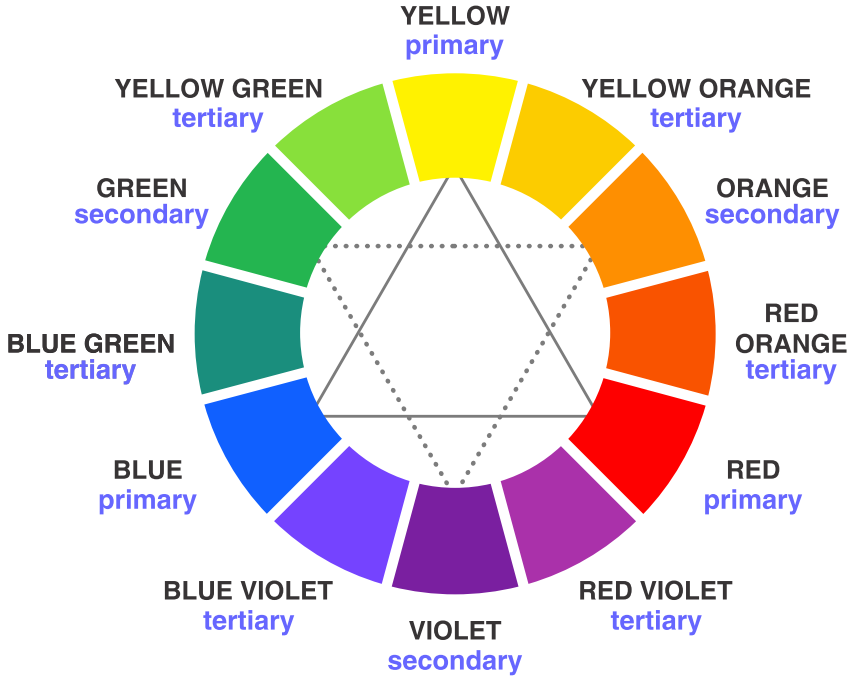

Colour Wheel

PRIMARY
YELLOW
RED
BLUE